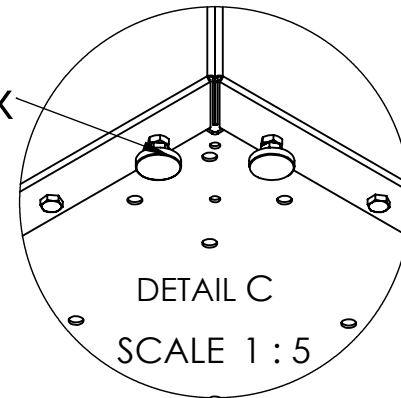

1-A

MIAMI / TEXAS

1-B

1-C

Model: MIAMI / TEXAS

MySteel BV
Houtakker 1
5761 DD Bakel
The Nederlands
info@mysteel.nl

2

Only for models bigger than 800mm

Optional:

Bottom plate

DETAIL B
SCALE 1 : 5

Adjustable feet

Wheels

Model:

MIAMI / TEXAS

MySteel BV
Houtakker 1
5761 DD Bakel
The Nederlands
info@mysteel.nl