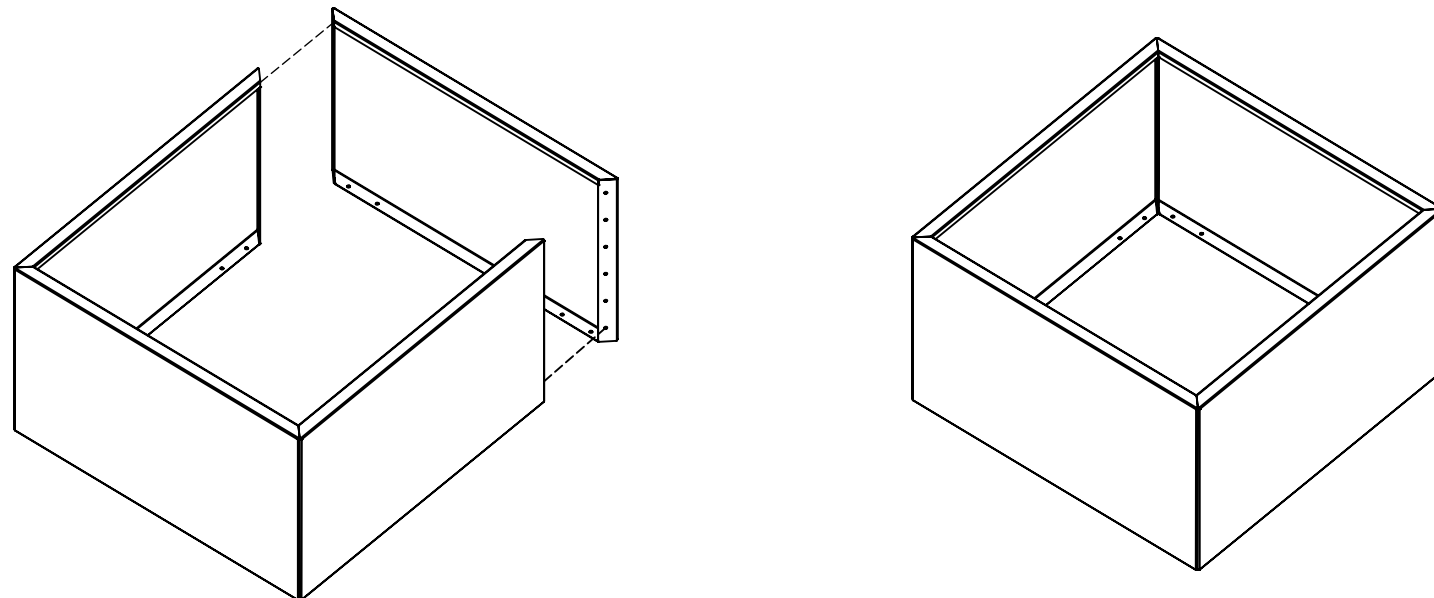

1-A

MIAMI / TEXAS

1-B

1-C

Model: MIAMI / TEXAS

MySteel BV
Houtakker 1
5761 DD Bakel
The Nederlands
info@mysteel.nl

2

Only for models bigger than 800mm

Optional:

Bottom plate

DETAIL B
SCALE 1 : 5

Adjustable feet

Wheels

Model:

MIAMI / TEXAS

MySteel BV
Houtakker 1
5761 DD Bakel
The Nederlands
info@mysteel.nl