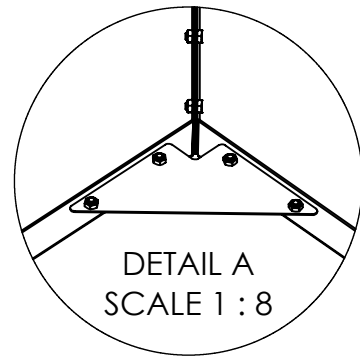

1-A

MIAMI / TEXAS

1-B

1-C

Model: MIAMI / TEXAS

MySteel BV
Houtakker 1
5761 DD Bakel
The Nederlands
info@mysteel.nl

2

Only for models bigger than 800mm

Optional:

Bottom plate

DETAIL B
SCALE 1 : 5

Adjustable feet

Wheels

Model:

MIAMI / TEXAS

MySteel BV
Houtakker 1
5761 DD Bakel
The Nederlands
info@mysteel.nl