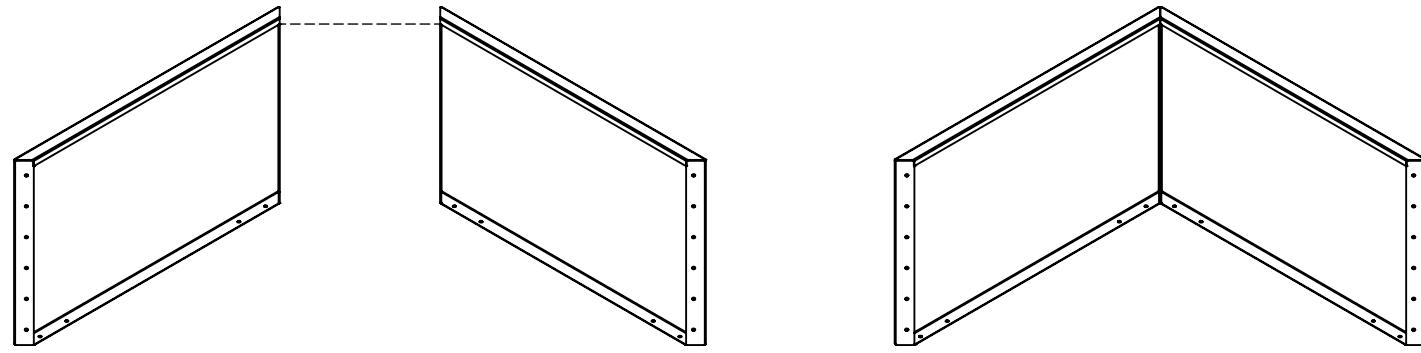

1-A

MIAMI / TEXAS

1-B

1-C

Model: MIAMI / TEXAS

MySteel BV
Houtakker 1
5761 DD Bakel
The Nederlands
info@mysteel.nl

2

Only for models bigger than 800mm

Optional:

Bottom plate

DETAIL B
SCALE 1 : 5

Adjustable feet

Wheels

Model:

MIAMI / TEXAS

MySteel BV
Houtakker 1
5761 DD Bakel
The Nederlands
info@mysteel.nl