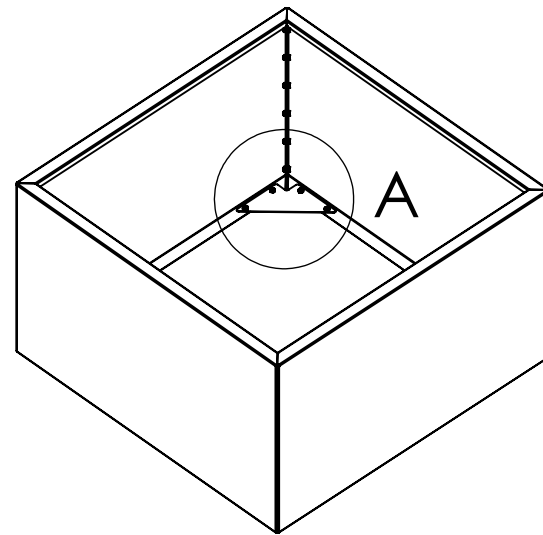

1-A

MIAMI / TEXAS

1-B

1-C

Model: MIAMI / TEXAS

MySteel BV
Houtakker 1
5761 DD Bakel
The Nederlands
info@mysteel.nl

2

Only for models bigger than 800mm

Optional:

Bottom plate

DETAIL B
SCALE 1 : 5

Adjustable feet

Wheels

Model:

MIAMI / TEXAS

MySteel BV
Houtakker 1
5761 DD Bakel
The Nederlands
info@mysteel.nl