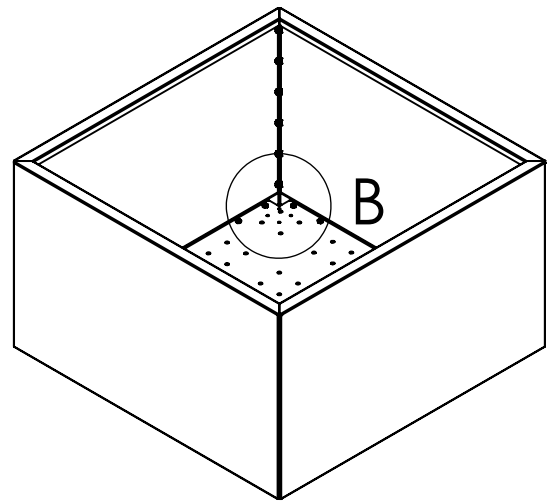

1-A

MIAMI / TEXAS

1-B

1-C

Model: MIAMI / TEXAS

MySteel BV
Houtakker 1
5761 DD Bakel
The Nederlands
info@mysteel.nl

2

Only for models bigger than 800mm

Optional:

Bottom plate

DETAIL B
SCALE 1 : 5

Adjustable feet

Wheels

Model:

MIAMI / TEXAS

MySteel BV
Houtakker 1
5761 DD Bakel
The Nederlands
info@mysteel.nl