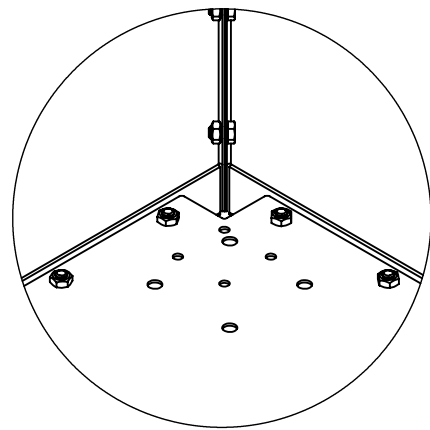

1-A

MIAMI / TEXAS

1-B

1-C

Model: MIAMI / TEXAS

MySteel BV
Houtakker 1
5761 DD Bakel
The Nederlands
info@mysteel.nl

2

Only for models bigger than 800mm

Optional:

Bottom plate

DETAIL B
SCALE 1 : 5

Adjustable feet

Wheels

Model:

MIAMI / TEXAS

MySteel BV
Houtakker 1
5761 DD Bakel
The Nederlands
info@mysteel.nl