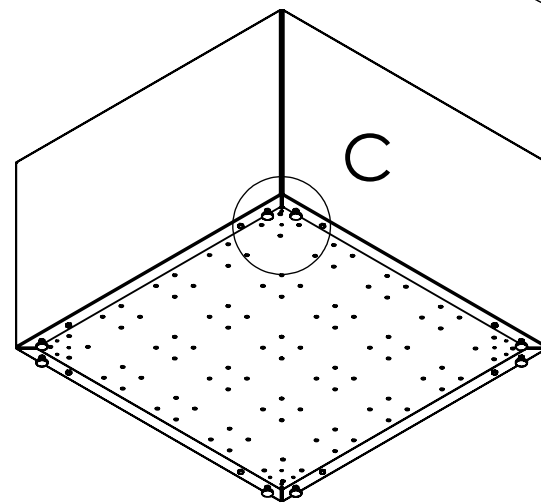

1-A

MIAMI / TEXAS

1-B

1-C

Model: MIAMI / TEXAS

MySteel BV
Houtakker 1
5761 DD Bakel
The Nederlands
info@mysteel.nl

2

Only for models bigger than 800mm

Optional:

Bottom plate

DETAIL B
SCALE 1 : 5

Adjustable feet

Wheels

Model:

MIAMI / TEXAS

MySteel BV
Houtakker 1
5761 DD Bakel
The Nederlands
info@mysteel.nl