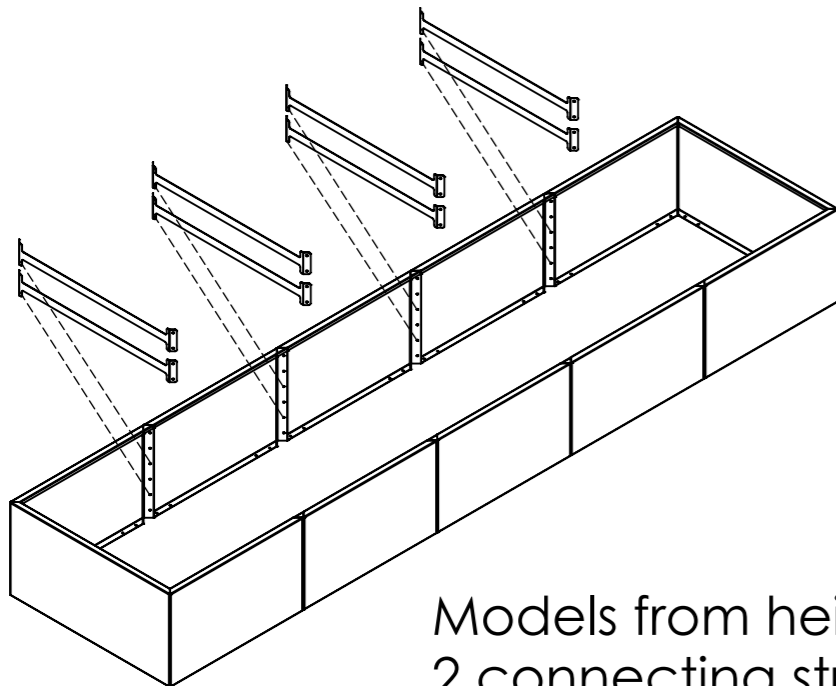

1-A

Rechthoek xxl

1-B

1-C

Models from height 600mm
2 connecting struts one above the other

Model: Rechthoek xxl

METAL GARDEN

www.metalgarden.nl

2

8x

4x

Only for models bigger than 300mm

Optional:

Bottom plate

Bottom plate connector
4x

Model: