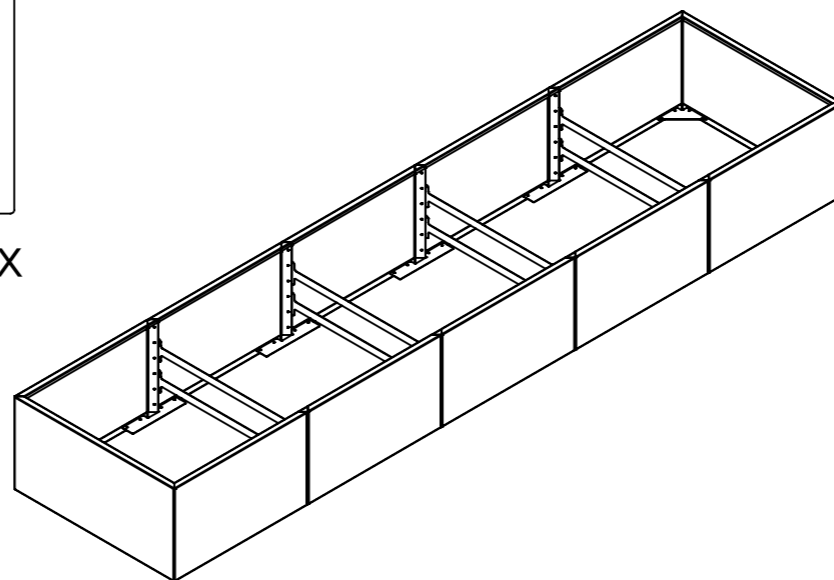

1-A

Rechthoek xxl

1-B

1-C

Models from height 600mm
2 connecting struts one above the other

Model: Rechthoek xxl

METAL GARDEN

www.metalgarden.nl

2

8x

4x

Only for models bigger than 300mm

Optional:

Bottom plate

Bottom plate connector
4x

Model: