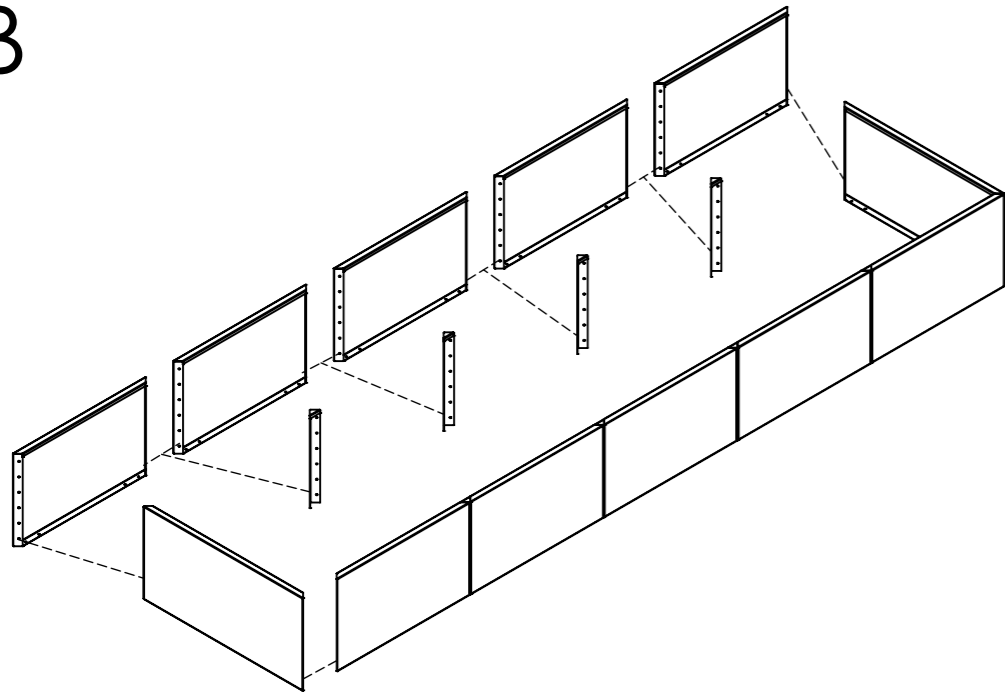

1-A

Rechthoek xxl

1-B

1-C

Models from height 600mm
2 connecting struts one above the other

Model: Rechthoek xxl

METAL GARDEN

www.metalgarden.nl

2

8x

4x

Only for models bigger than 300mm

Optional:

Bottom plate

Bottom plate connector
4x

Model: