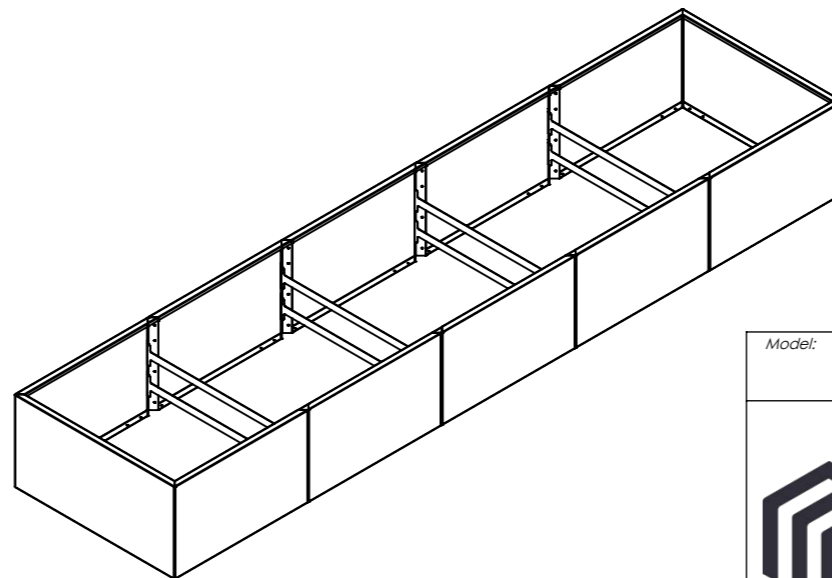

1-A

Rechthoek xxl

1-B

1-C

Models from height 600mm
2 connecting struts one above the other

Model: Rechthoek xxl

METAL GARDEN

www.metalgarden.nl

2

8x

4x

Only for models bigger than 300mm

Optional:

Bottom plate

Bottom plate connector
4x

Model: