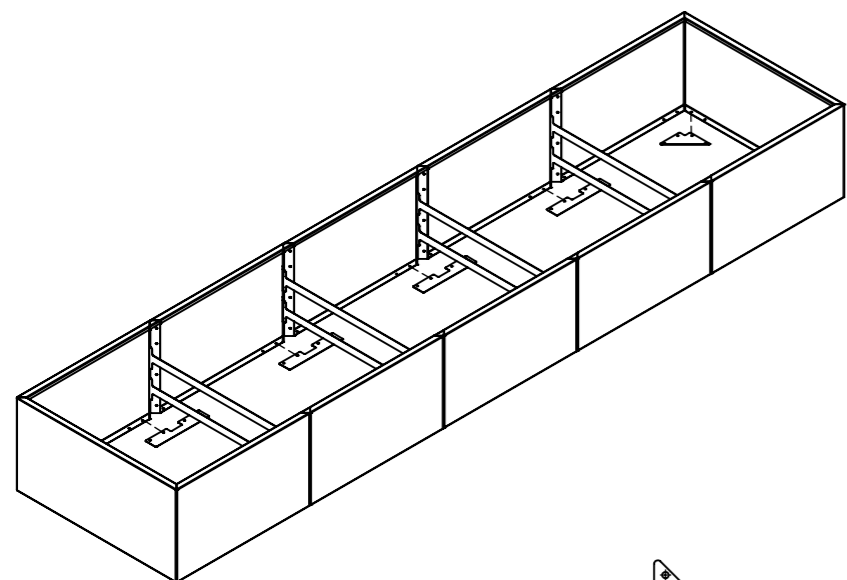

1-A

Rechthoek xxl

1-B

1-C

Models from height 600mm
2 connecting struts one above the other

Model: Rechthoek xxl

METAL GARDEN

www.metalgarden.nl

2

8x

4x

Only for models bigger than 300mm

Optional:

Bottom plate

Bottom plate connector
4x

Model: