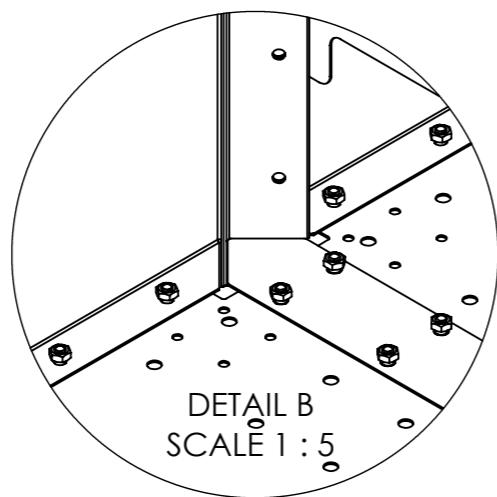

1-A

Rechthoek xxl

1-B

1-C

Models from height 600mm
2 connecting struts one above the other

Model: Rechthoek xxl

METAL GARDEN

www.metalgarden.nl

2

8x

4x

Only for models bigger than 300mm

Optional:

Bottom plate

Bottom plate connector
4x

Model: