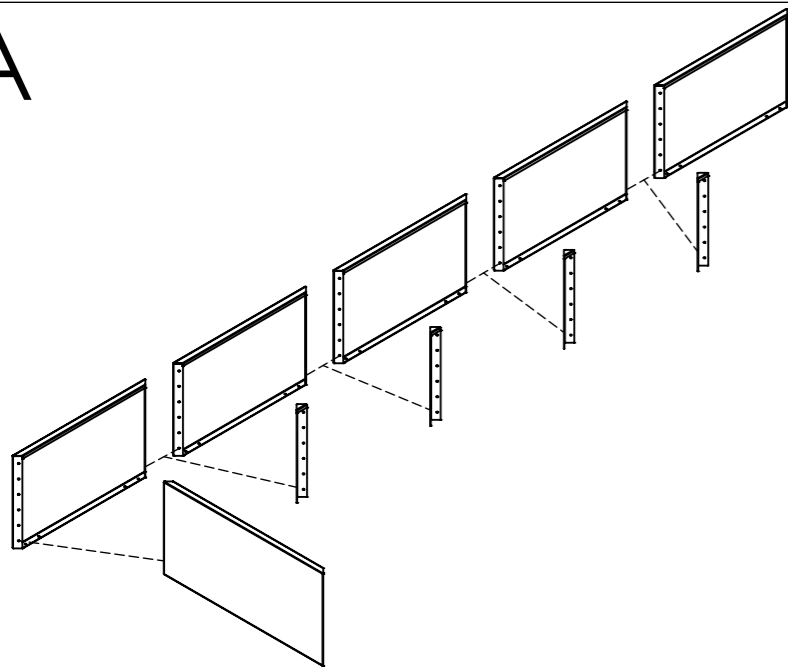

1-A

Rechthoek xxl

1-B

1-C

Models from height 600mm
2 connecting struts one above the other

Model: Rechthoek xxl

METAL GARDEN

www.metalgarden.nl

2

8x

4x

Only for models bigger than 300mm

Optional:

Bottom plate

Bottom plate connector
4x

Model: