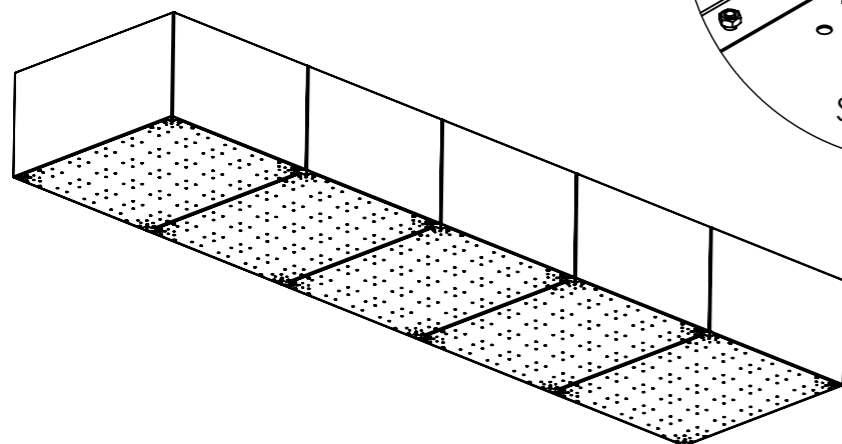

1-A

Rechthoek xxl

1-B

1-C

Models from height 600mm
2 connecting struts one above the other

Model: Rechthoek xxl

METAL GARDEN

www.metalgarden.nl

2

8x

4x

Only for models bigger than 300mm

Optional:

Bottom plate

Bottom plate connector
4x

Model: