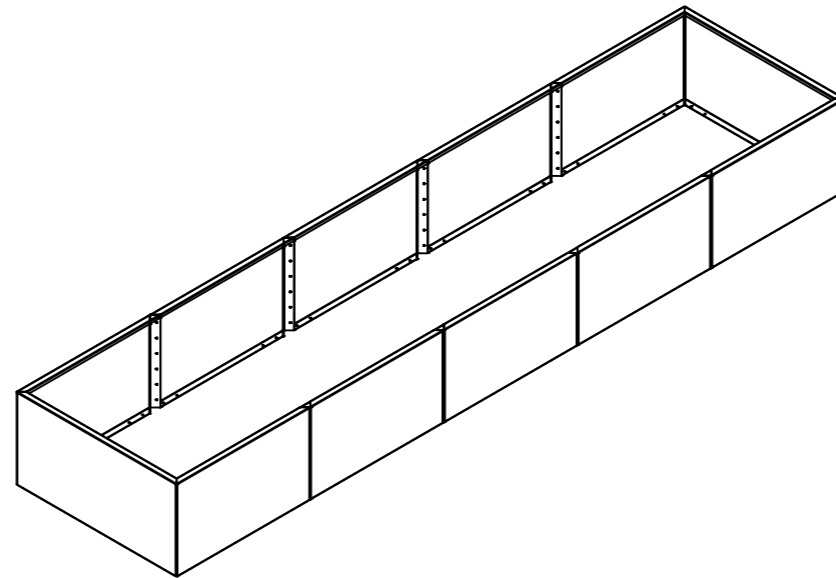

1-A

Rechthoek xxl

1-B

1-C

Models from height 600mm
2 connecting struts one above the other

Model: Rechthoek xxl

METAL GARDEN

www.metalgarden.nl

2

8x

4x

Only for models bigger than 300mm

Optional:

Bottom plate

Bottom plate connector
4x

Model: