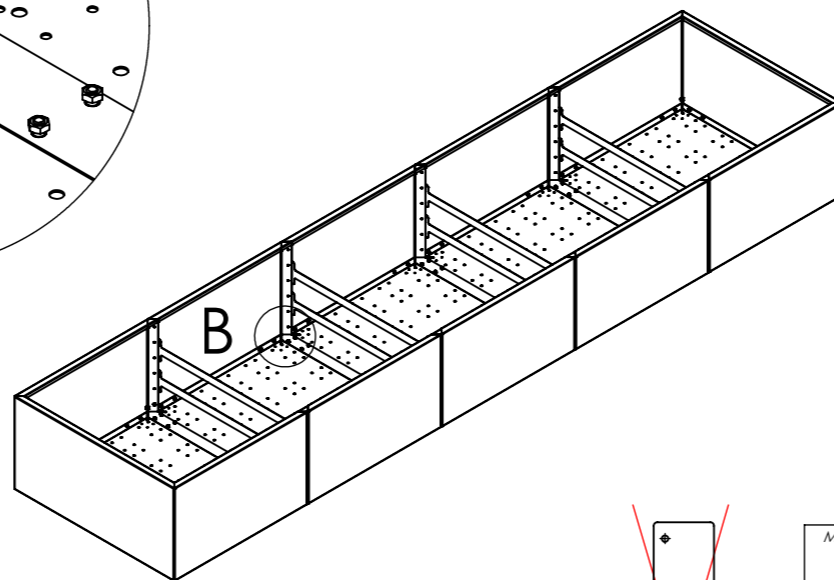

1-A

Rechthoek xxl

1-B

1-C

Models from height 600mm
2 connecting struts one above the other

Model: Rechthoek xxl

METAL GARDEN

www.metalgarden.nl

2

8x

4x

Only for models bigger than 300mm

Optional:

Bottom plate

Bottom plate connector
4x

Model: