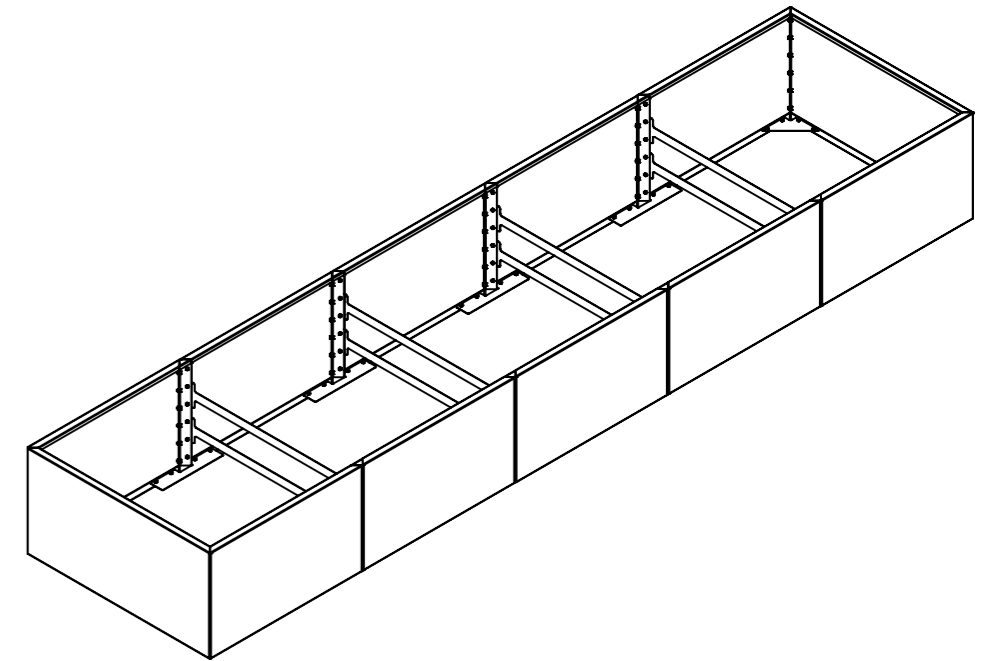

1-A

Rechthoek xxl

1-B

1-C

Models from height 600mm
2 connecting struts one above the other

Model: Rechthoek xxl

METAL GARDEN

www.metalgarden.nl

2

8x

4x

Only for models bigger than 300mm

Optional:

Bottom plate

Bottom plate connector
4x

Model: