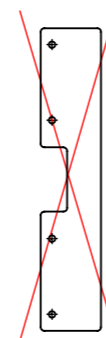

1-A

Rechthoek xxl

1-B

1-C

Models from height 600mm
2 connecting struts one above the other

Model: Rechthoek xxl

METAL GARDEN

www.metalgarden.nl

2

8x

4x

Only for models bigger than 300mm

Optional:

Bottom plate

Bottom plate connector
4x

Model: