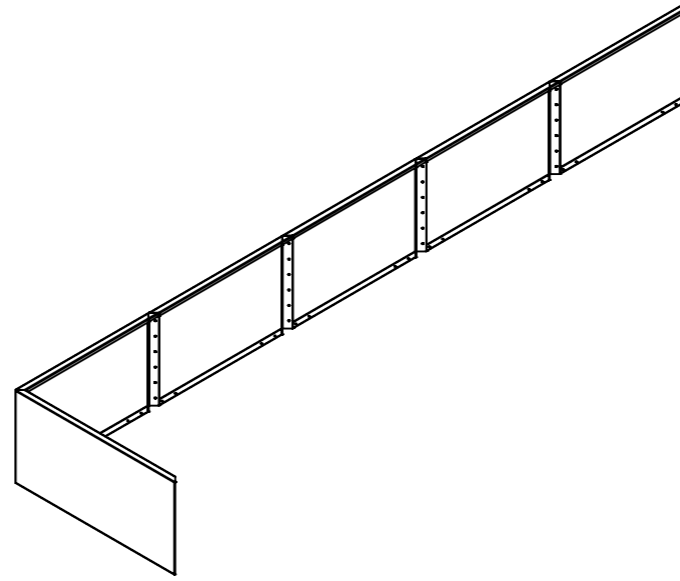

1-A

Rechthoek xxl

1-B

1-C

Models from height 600mm
2 connecting struts one above the other

Model: Rechthoek xxl

METAL GARDEN

www.metalgarden.nl

2

8x

4x

Only for models bigger than 300mm

Optional:

Bottom plate

Bottom plate connector
4x

Model: