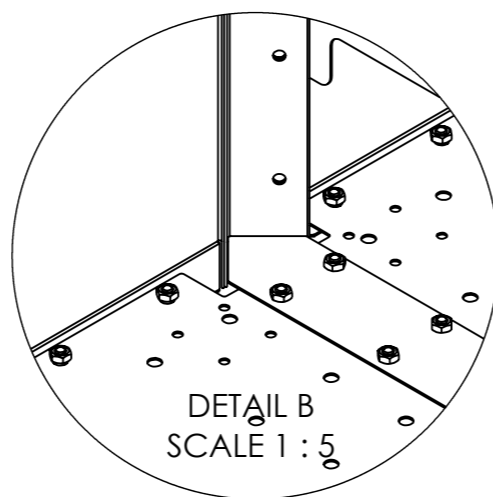

1-A

1-B

1-C

Models from height 500mm  
2 connecting struts one above the other

MH-1203

2

4x

4x

Only for models bigger than 300mm

Optional:

Bottom plate

Bottom plate connector  
2x