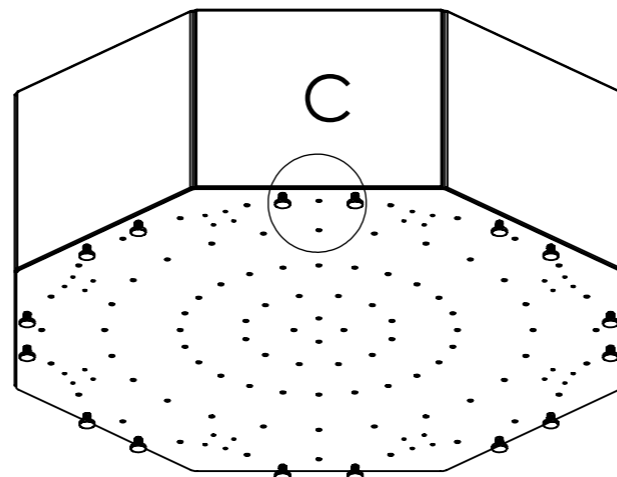

Only for models bigger than Chicago 300mm

Optional:

16x

DETAIL B
SCALE 1 : 5

Bottom plate

16x

DETAIL C
SCALE 1 : 5

Adjustable feet