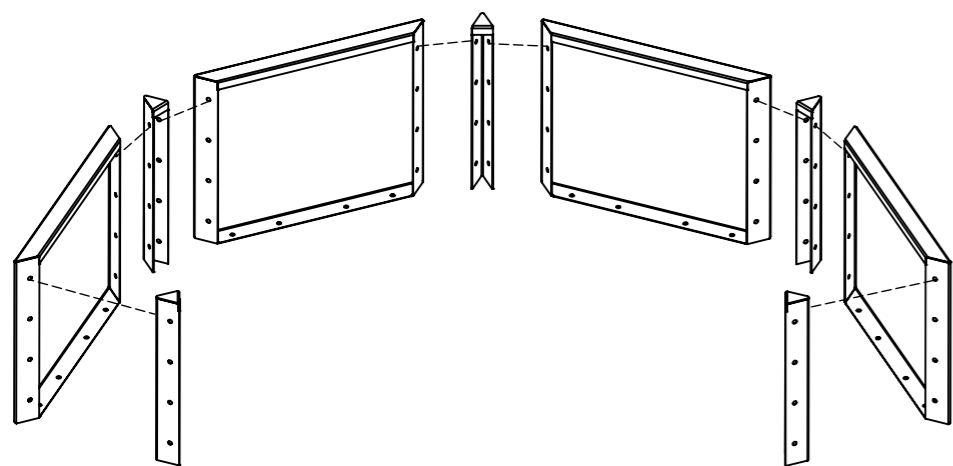

1-A

CHICAGO

1-B

Model: CHICAGO

MySteel BV
Houtakker 1
5761 DD Bakel
The Nederlands
info@mysteel.nl

2

8x

DETAIL A
SCALE 1 : 8

Only for models bigger than Chicago 300mm

Optional:

16x

DETAIL B
SCALE 1 : 5

Bottom plate

16x

DETAIL C
SCALE 1 : 5

Adjustable feet

8x

DETAIL D
SCALE 1 : 5

Wheels

Model:

CHICAGO

MySteel BV
Houtakker 1
5761 DD Bakel
The Netherlands
info@mysteel.nl