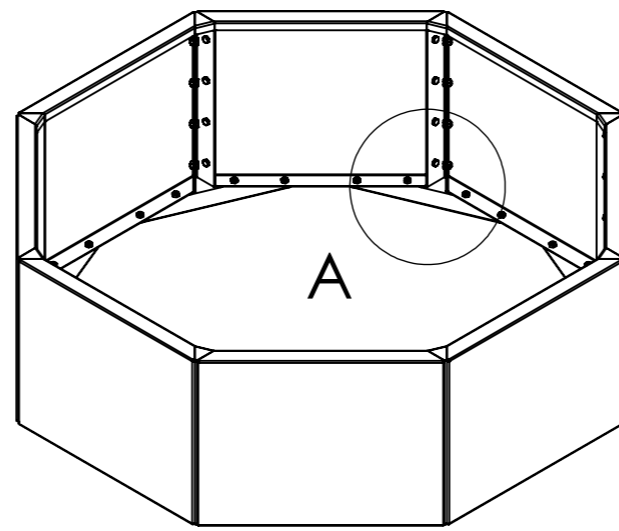

1-A

CHICAGO

1-B

Model: CHICAGO

MySteel BV
Houtakker 1
5761 DD Bakel
The Nederlands
info@mysteel.nl

2

8x

DETAIL A
SCALE 1 : 8

Only for models bigger than Chicago 300mm

Optional:

16x

DETAIL B
SCALE 1 : 5

Bottom plate

16x

DETAIL C
SCALE 1 : 5

Adjustable feet

8x

DETAIL D
SCALE 1 : 5

Wheels

Model:

CHICAGO

MySteel BV
Houtakker 1
5761 DD Bakel
The Netherlands
info@mysteel.nl