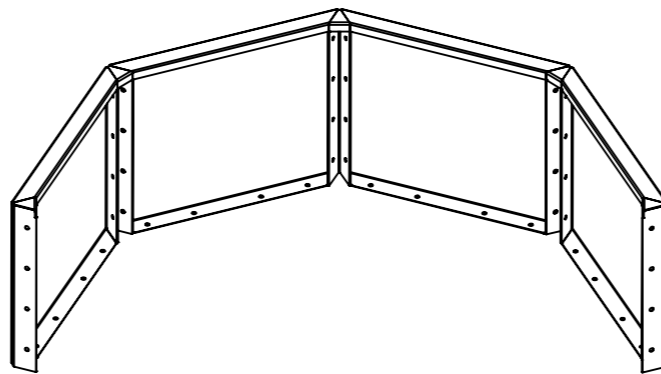

1-A

CHICAGO

1-B

Model: CHICAGO

MySteel BV
Houtakker 1
5761 DD Bakel
The Nederlands
info@mysteel.nl

2

8x

DETAIL A
SCALE 1 : 8

Only for models bigger than Chicago 300mm

Optional:

16x

DETAIL B
SCALE 1 : 5

Bottom plate

16x

DETAIL C
SCALE 1 : 5

Adjustable feet