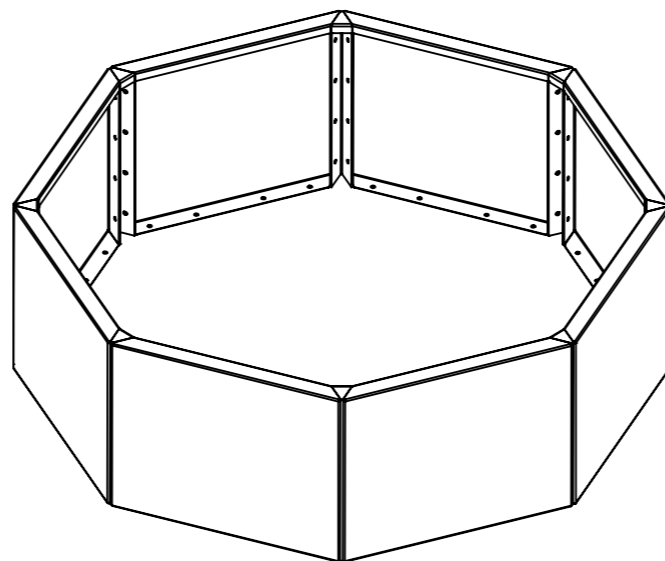

1-A

CHICAGO

1-B

Model: CHICAGO

MySteel BV
Houtakker 1
5761 DD Bakel
The Nederlands
info@mysteel.nl

2

8x

DETAIL A
SCALE 1 : 8

Only for models bigger than Chicago 300mm

Optional:

16x

DETAIL B
SCALE 1 : 5

Bottom plate

16x

DETAIL C
SCALE 1 : 5

Adjustable feet

8x

DETAIL D
SCALE 1 : 5

Wheels

Model:

CHICAGO

MySteel BV
Houtakker 1
5761 DD Bakel
The Netherlands
info@mysteel.nl