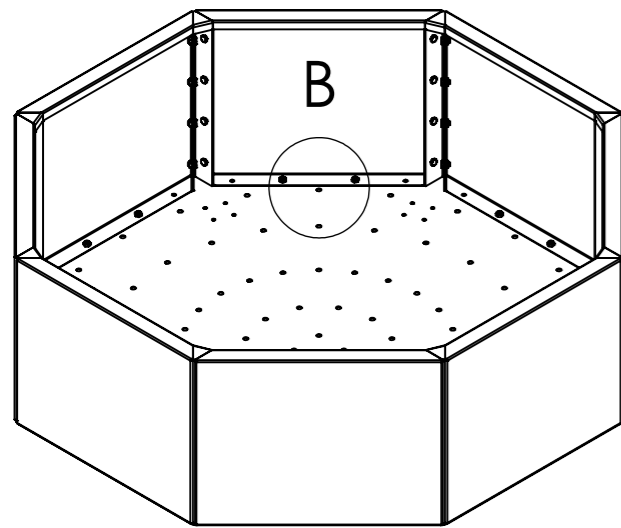

1-A

CHICAGO

1-B

Model: CHICAGO

MySteel BV
Houtakker 1
5761 DD Bakel
The Nederlands
info@mysteel.nl

2

8x

DETAIL A
SCALE 1 : 8

Only for models bigger than Chicago 300mm

Optional:

16x

DETAIL B
SCALE 1 : 5

Bottom plate

16x

DETAIL C
SCALE 1 : 5

Adjustable feet

8x

DETAIL D
SCALE 1 : 5

Wheels

Model:

CHICAGO

MySteel BV
Houtakker 1
5761 DD Bakel
The Netherlands
info@mysteel.nl