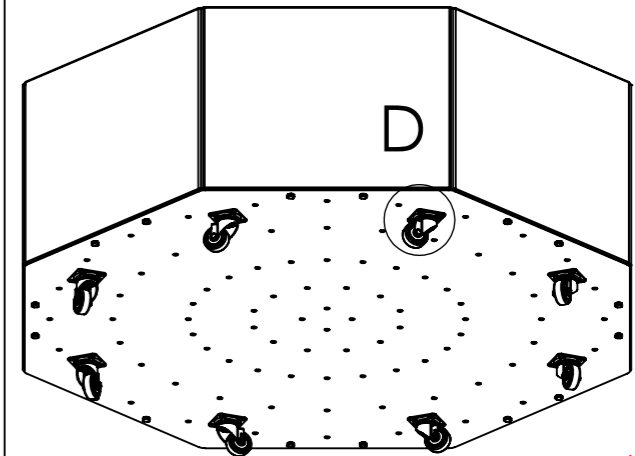

Only for models bigger than Chicago 300mm

Optional:

16x

DETAIL B
SCALE 1 : 5

Bottom plate

16x

DETAIL C
SCALE 1 : 5

Adjustable feet