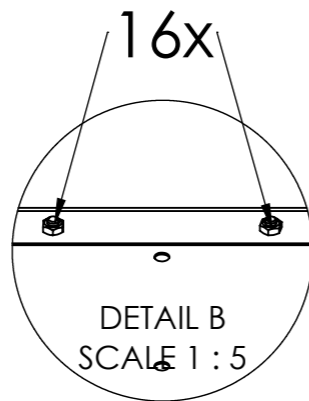

1-A

CHICAGO

1-B

Model: CHICAGO

MySteel BV
Houtakker 1
5761 DD Bakel
The Nederlands
info@mysteel.nl

2

8x

DETAIL A
SCALE 1 : 8

Only for models bigger than Chicago 300mm

Optional:

16x

DETAIL B
SCALE 1 : 5

Bottom plate

16x

DETAIL C
SCALE 1 : 5

Adjustable feet

8x

DETAIL D
SCALE 1 : 5

Wheels

Model:

CHICAGO

MySteel BV
Houtakker 1
5761 DD Bakel
The Netherlands
info@mysteel.nl