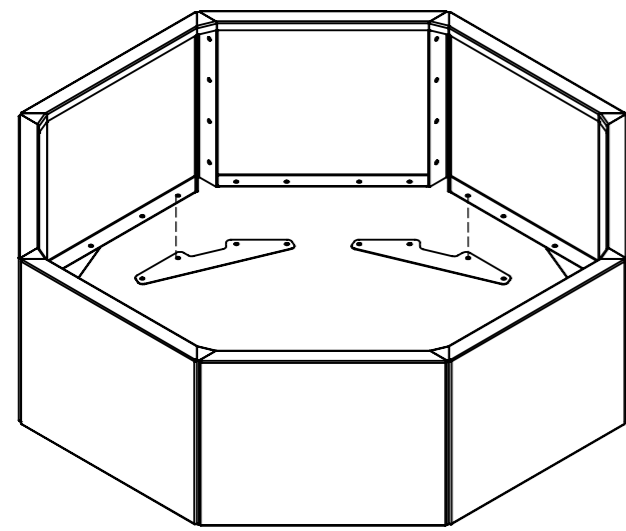

1-A

CHICAGO

1-B

Model: CHICAGO

MySteel BV
Houtakker 1
5761 DD Bakel
The Nederlands
info@mysteel.nl

2

8x

DETAIL A
SCALE 1 : 8

Only for models bigger than Chicago 300mm

Optional:

16x

DETAIL B
SCALE 1 : 5

Bottom plate

16x

DETAIL C
SCALE 1 : 5

Adjustable feet