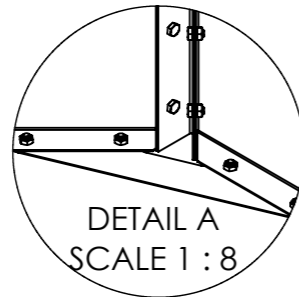

1-A

CHICAGO

1-B

Model: CHICAGO

MySteel BV
Houtakker 1
5761 DD Bakel
The Nederlands
info@mysteel.nl

2

8x

DETAIL A
SCALE 1 : 8

Only for models bigger than Chicago 300mm

Optional:

16x

DETAIL B
SCALE 1 : 5

Bottom plate

16x

DETAIL C
SCALE 1 : 5

Adjustable feet

8x

DETAIL D
SCALE 1 : 5

Wheels

Model:

CHICAGO

MySteel BV
Houtakker 1
5761 DD Bakel
The Netherlands
info@mysteel.nl