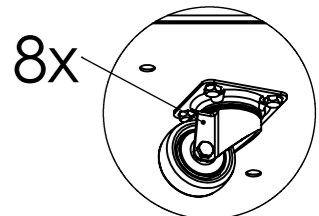

Only for models bigger than Chicago 300mm

Optional:

16x

DETAIL B
SCALE 1 : 5

Bottom plate

16x

DETAIL C
SCALE 1 : 5

Adjustable feet

8x

DETAIL D
SCALE 1 : 5

Wheels

Model:

CHICAGO

MySteel BV
Houtakker 1
5761 DD Bakel
The Netherlands
info@mysteel.nl