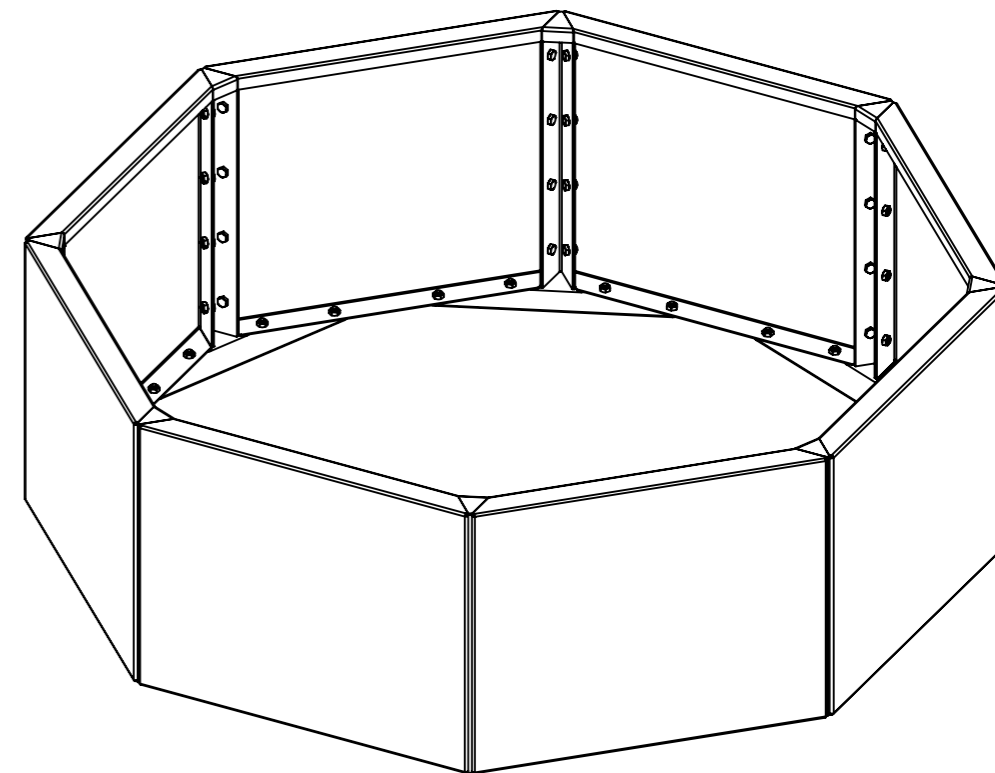

1-A

CHICAGO

1-B

Model: CHICAGO

MySteel BV
Houtakker 1
5761 DD Bakel
The Nederlands
info@mysteel.nl

2

8x

DETAIL A
SCALE 1 : 8

Only for models bigger than Chicago 300mm

Optional:

16x

DETAIL B
SCALE 1 : 5

Bottom plate

16x

DETAIL C
SCALE 1 : 5

Adjustable feet

8x

DETAIL D
SCALE 1 : 5

Wheels

Model:

CHICAGO

MySteel BV
Houtakker 1
5761 DD Bakel
The Netherlands
info@mysteel.nl