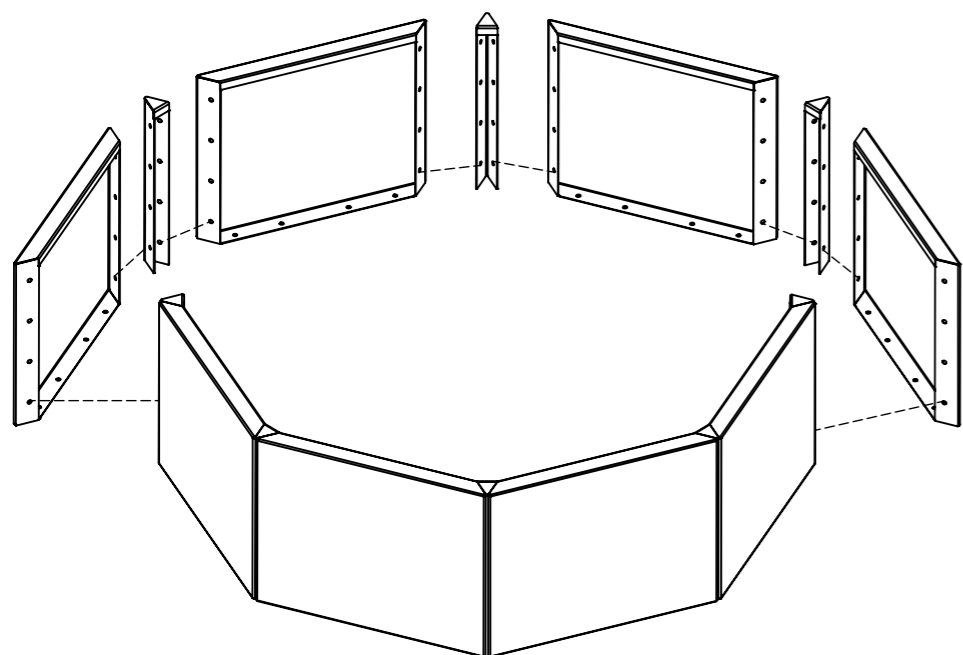

1-A

CHICAGO

1-B

Model: CHICAGO

MySteel BV
Houtakker 1
5761 DD Bakel
The Nederlands
info@mysteel.nl

2

8x

DETAIL A
SCALE 1 : 8

Only for models bigger than Chicago 300mm

Optional:

16x

DETAIL B
SCALE 1 : 5

Bottom plate

16x

DETAIL C
SCALE 1 : 5

Adjustable feet

8x

DETAIL D
SCALE 1 : 5

Wheels

Model:

CHICAGO

MySteel BV
Houtakker 1
5761 DD Bakel
The Netherlands
info@mysteel.nl