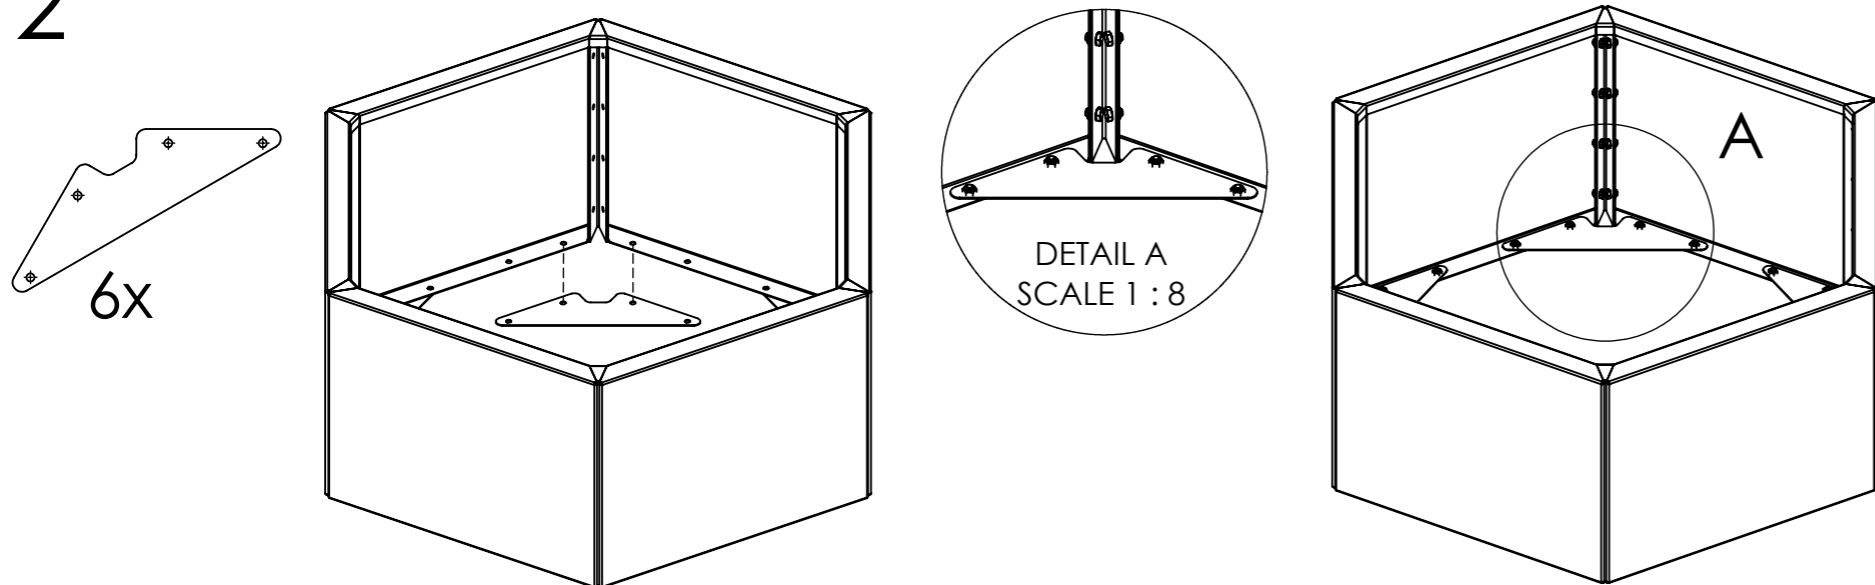

1-A

1-B

2

Only for models bigger than 800mm

DENVER

Model: DENVER

MySteel BV
 Houtakker 1
 5761 DD Bakel
 The Netherlands
 info@mysteel.nl

OPTIONAL:

Bottom plate

Wheels

Adjustable feet

Model:

DENVER

MySteel BV
Houtakker 1
5761 DD Bakel
The Netherlands
info@mysteel.nl