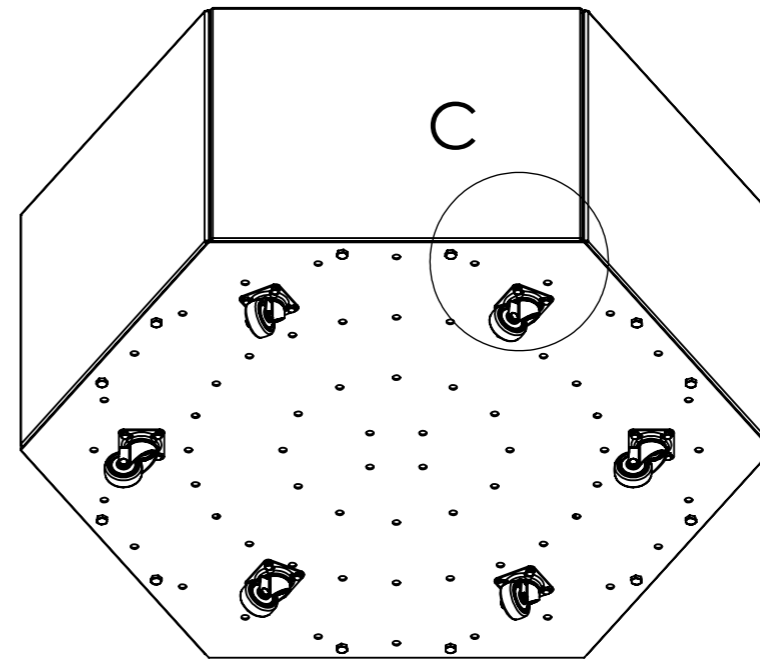

1-A

1-B

2

Only for models bigger than 800mm

DENVER

Model: DENVER

MySteel BV
 Houtakker 1
 5761 DD Bakel
 The Netherlands
 info@mysteel.nl

OPTIONAL:

Bottom plate

Wheels

Adjustable feet

Model:

DENVER

MySteel BV
Houtakker 1
5761 DD Bakel
The Netherlands
info@mysteel.nl