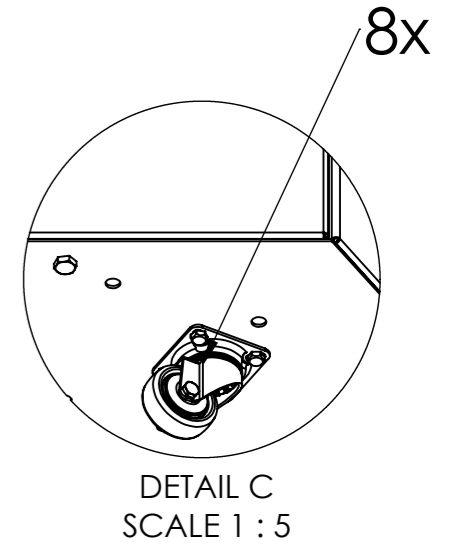

OPTIONAL:

Bottom plate

Wheels

Adjustable feet

Model:

DENVER

MySteel BV
Houtakker 1
5761 DD Bakel
The Netherlands
info@mysteel.nl