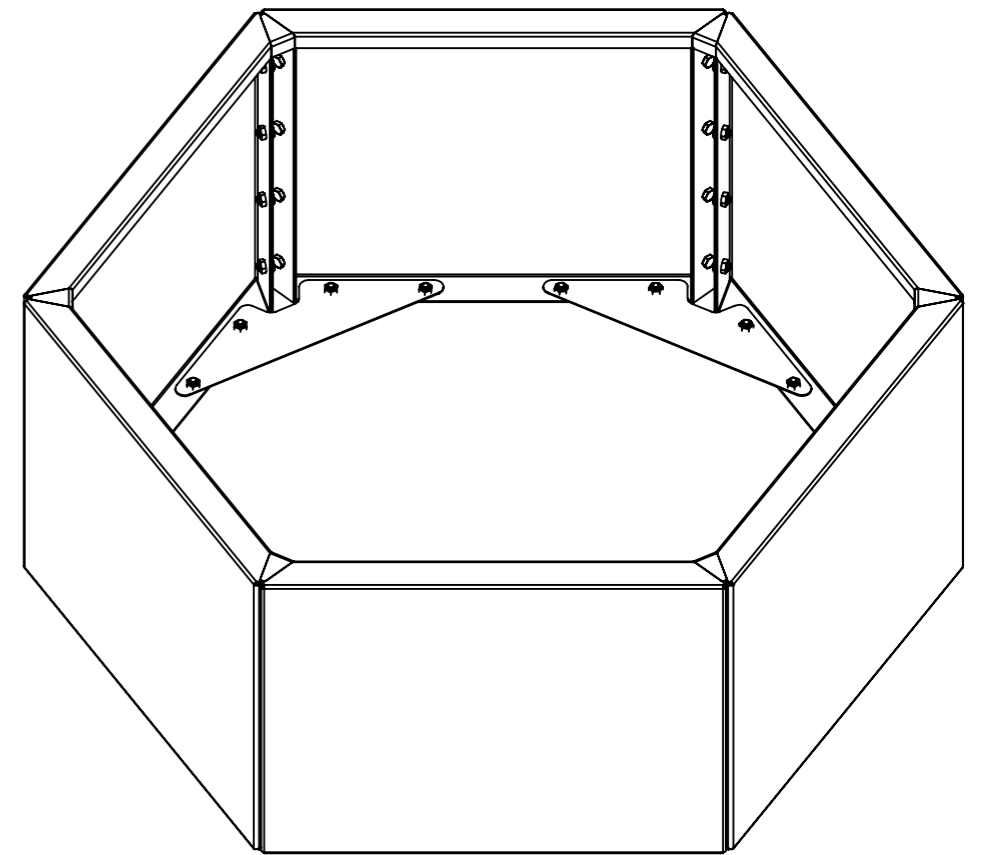

1-A

1-B

2

Only for models bigger than 800mm

DENVER

Model: DENVER

MySteel BV
 Houtakker 1
 5761 DD Bakel
 The Netherlands
 info@mysteel.nl

OPTIONAL:

Bottom plate

Wheels

Adjustable feet

Model:

DENVER

MySteel BV
Houtakker 1
5761 DD Bakel
The Netherlands
info@mysteel.nl