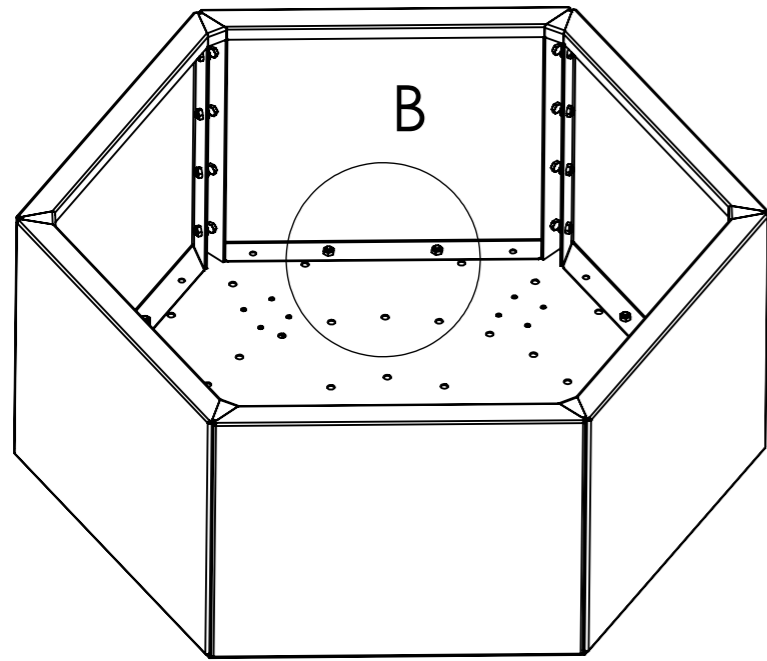

1-A

1-B

2

Only for models bigger than 800mm

DENVER

Model: DENVER

MySteel BV
 Houtakker 1
 5761 DD Bakel
 The Netherlands
 info@mysteel.nl

OPTIONAL:

Bottom plate

Wheels

Adjustable feet

Model:

DENVER

MySteel BV
Houtakker 1
5761 DD Bakel
The Netherlands
info@mysteel.nl