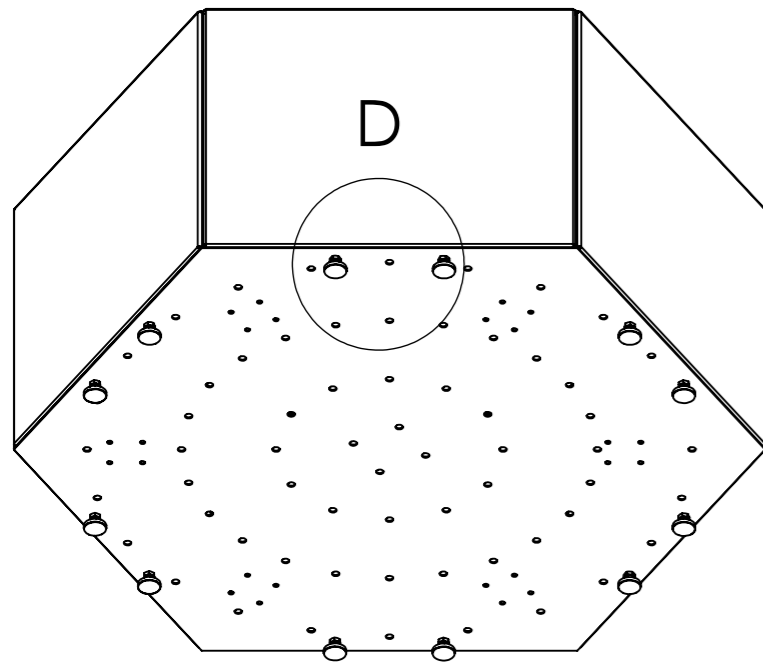

1-A

1-B

2

Only for models bigger than 800mm

DENVER

Model: DENVER

MySteel BV
 Houtakker 1
 5761 DD Bakel
 The Netherlands
 info@mysteel.nl

OPTIONAL:

Bottom plate

Wheels

Adjustable feet

Model:

DENVER

MySteel BV
Houtakker 1
5761 DD Bakel
The Netherlands
info@mysteel.nl