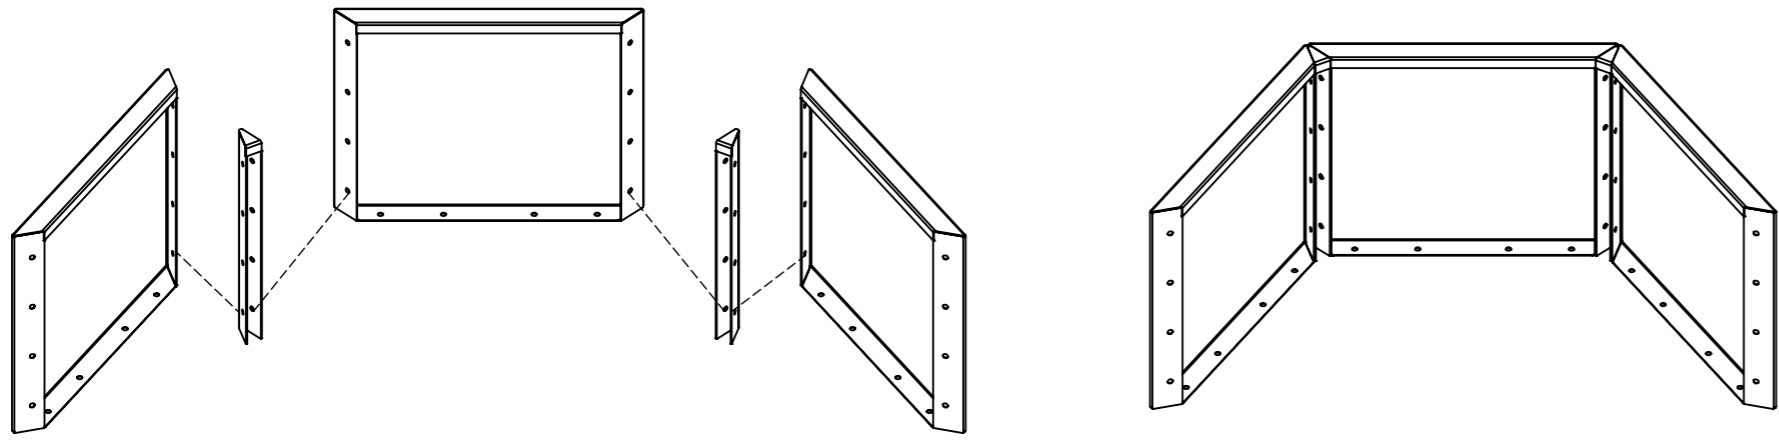

1-A

1-B

2

Only for models bigger than 800mm

DENVER

Model: DENVER

MySteel BV
 Houtakker 1
 5761 DD Bakel
 The Netherlands
 info@mysteel.nl

OPTIONAL:

Bottom plate

Wheels

Adjustable feet

Model:

DENVER

MySteel BV
Houtakker 1
5761 DD Bakel
The Netherlands
info@mysteel.nl