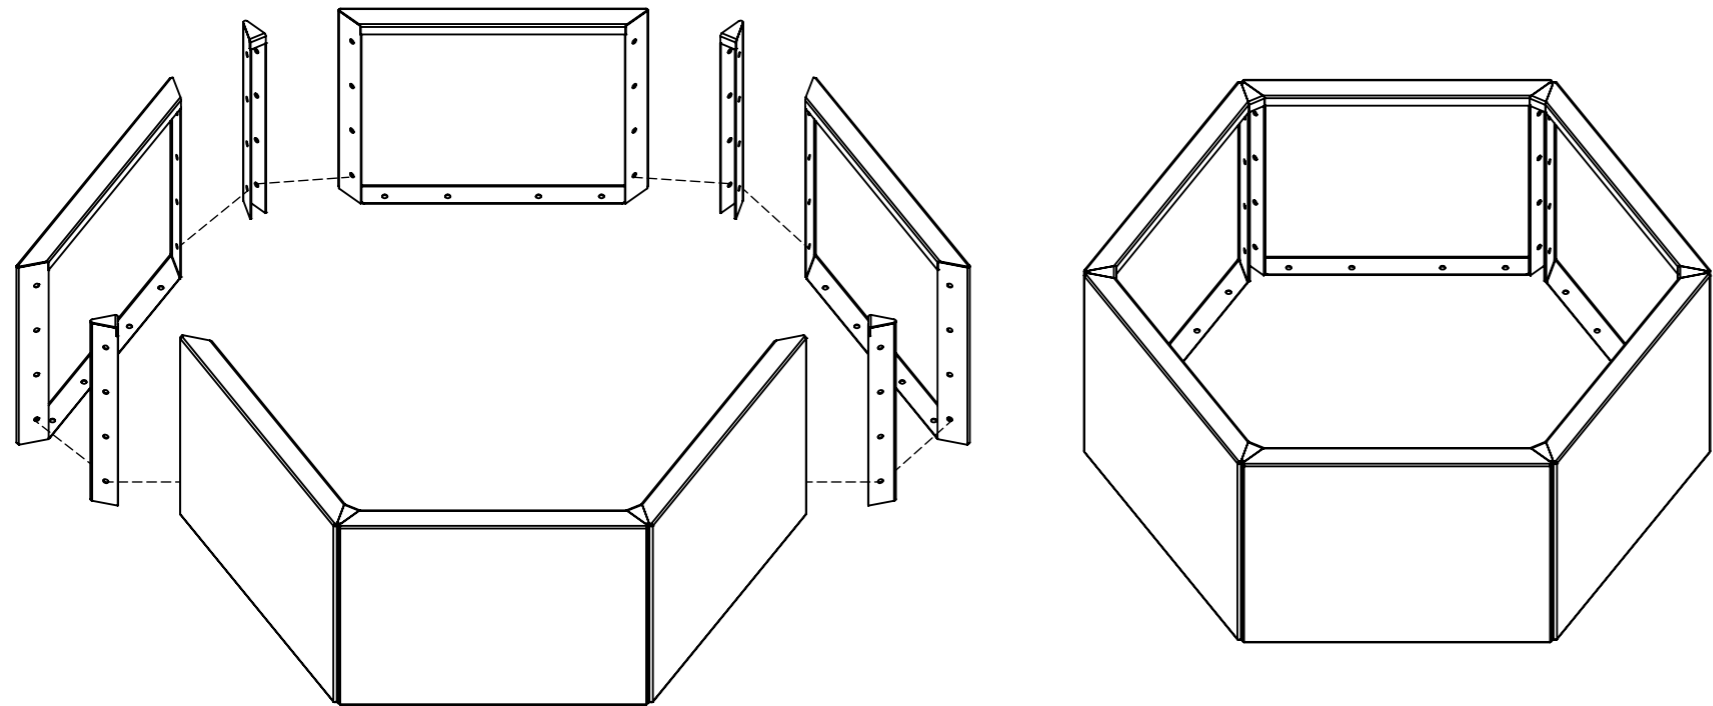

1-A

1-B

2

Only for models bigger than 800mm

DENVER

Model: DENVER

MySteel BV
 Houtakker 1
 5761 DD Bakel
 The Netherlands
 info@mysteel.nl

OPTIONAL:

Bottom plate

Wheels

Adjustable feet

Model:

DENVER

MySteel BV
Houtakker 1
5761 DD Bakel
The Netherlands
info@mysteel.nl