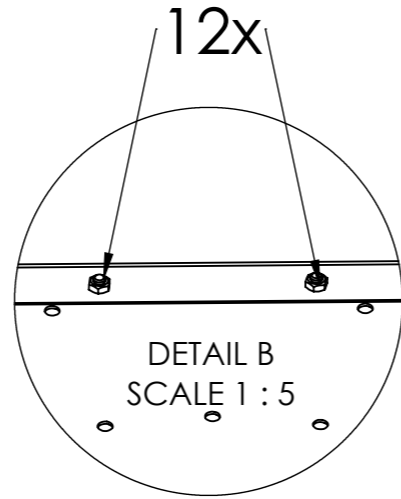

1-A

1-B

2

Only for models bigger than 800mm

DENVER

Model: DENVER

MySteel BV
 Houtakker 1
 5761 DD Bakel
 The Netherlands
 info@mysteel.nl

OPTIONAL: